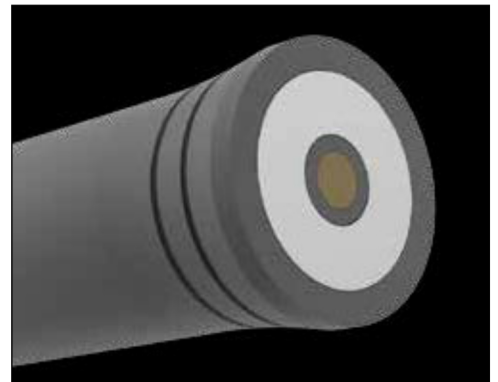

### SPECS

- 0.8 lbs.
- (H) 7.75" x (W) 1.1875" x (D) 1.375"

A new innovation in LED technology, C-O-B features smaller, easier clustered LED chips that work together as one lighting module. Because of this design, C-O-B outperforms traditional lighting with more output, less energy consumption and longer LED life span.