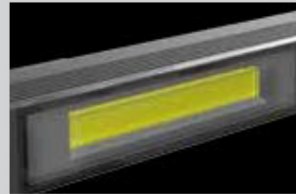

U.S. PATENT

- 8,628,210

Display Dimensions

(H) 8.75" x (W) 6" x (D) 6"

#6327 Color Assortment:

6 Red, 6 Gray, 6 Blue & 6 Yellow

Gift Box Dimensions

(H) 6.5" x (W) 1.5" x (D) 0.75"