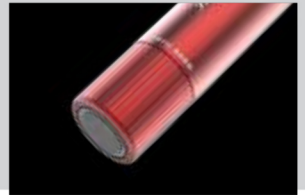

U.S. PATENT

- 8,628,210

Display Dimensions

(H) 10" x (W) 5.5" x (D) 7.75"

#6373 Color Assortment:

4 Red, 4 Silver & 10 Black

Gift Box Dimensions

(H) 6.25" x (W) 1" x (D) 0.75"

UPC CODE	ITEM	DESCRIPTION	MSRP	CASE PACK
645397930570	6373	LiL Larry® with Display	28.95	18 PIECES
645397931027	6463	LiL Larry® - Bulk Red	28.95	9 PIECES
645397931034	6464	LiL Larry® - Bulk Black	28.95	9 PIECES
645397931041	6465	LiL Larry® - Bulk Silver	28.95	9 PIECES
645397931058	6466	LiL Larry® - Bulk Camo	28.95	9 PIECES