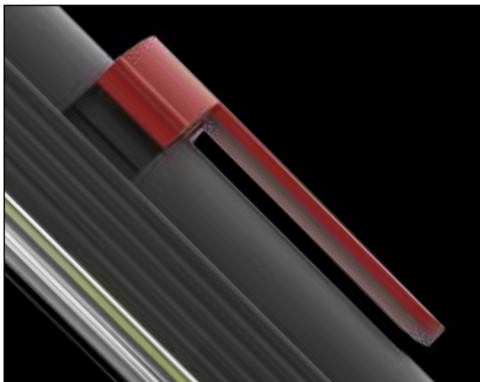

### SPECS

- 0.8 lbs.
- (H) 7.75" x (W) 1.1875" x (D) 1.375"

A new innovation in LED technology, C-O-B features smaller, easier clustered LED chips that work together as one lighting module. Because of this design, C-O-B outperforms traditional lighting with more output, less energy consumption and longer LED life span.