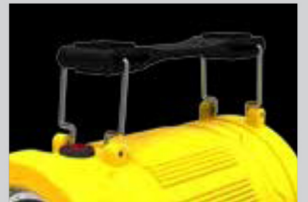

NEBO® POPPY™

Poppy is a combination 300 lumen C·O·B LED lantern and bright LED spot light. Poppy is the perfect light for indoor or outdoor use when versatility and powerful lighting are critical. With a rubberized impact-resistant body, Poppy is both rugged and soft to the touch. Poppy easily changes from spot light to lantern with just a slide of its top, revealing a full 360° C·O·B lantern. The handle is designed to easily adjust to conveniently serve both light modes.

2 LIGHT MODES

- C·O·B Lantern (300 lumens) - 7.5 hours / 15 meters
- Spot Light (120 lumens) - 18 hours / 120 meters

DESIGN

- Fully dimmable
- Rubberized body design; water and impact-resistant
- Adjustable handle
- Power memory setting

OPERATION

- Side-positioned, ON/OFF button

BATTERIES

- Powered by 3 AA batteries (included)

SPECS

- 0.3 lbs.
- Height: Closed - 5.46" / Open - 7.79"
- Diameter: 3.58"

AVAILABLE COLORS

Red

Dark
Gray

Yellow

Green

Display Dimensions

(H) 13" x (W) 5.5" x (D) 7.75"

#6555 Color Assortment:

6 of each color

Gift Box Dimensions

(H) 5.625" x (W) 3.5" x (D) 3.5"

UPC CODE	ITEM	DESCRIPTION	MSRP	CASE PACK
645397931454	6555	Poppy with Display	25.95	24 PIECES
645397931713	6594	Poppy - Bulk Red	25.95	6 PIECES
645397931720	6595	Poppy - Bulk Dark Gray	25.95	6 PIECES
645397931737	6596	Poppy - Bulk Yellow	25.95	6 PIECES
645397931744	6597	Poppy - Bulk Green	25.95	6 PIECES
645397932031	6651	Poppy Countertop Display	FREE with 12 piece order	1 PIECE