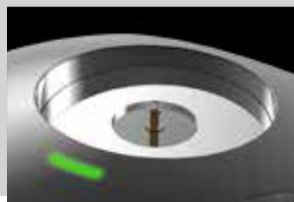

SPECS

- 0.25 lbs.
- Length: Compacted: 3.5625" / Extended: 3.875"
- Diameter: 1.25"

U.S. PATENT

- 8,628,210