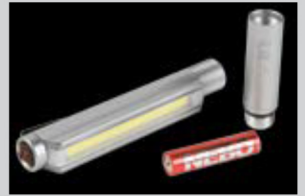

U.S. PATENT

- 8,628,210

Display Dimensions

(H) 10" x (W) 5.5" x (D) 7.75"

#6373 Color Assortment:

4 Red, 4 Silver & 10 Black

Gift Box Dimensions

(H) 6.25" x (W) 1" x (D) 0.75"

UPC CODE	ITEM	DESCRIPTION	MSRP	CASE PACK
645397930570	6373	LiL Larry® with Display	28.95	18 PIECES
645397931027	6463	LiL Larry® - Bulk Red	28.95	9 PIECES
645397931034	6464	LiL Larry® - Bulk Black	28.95	9 PIECES
645397931041	6465	LiL Larry® - Bulk Silver	28.95	9 PIECES
645397931058	6466	LiL Larry® - Bulk Camo	28.95	9 PIECES